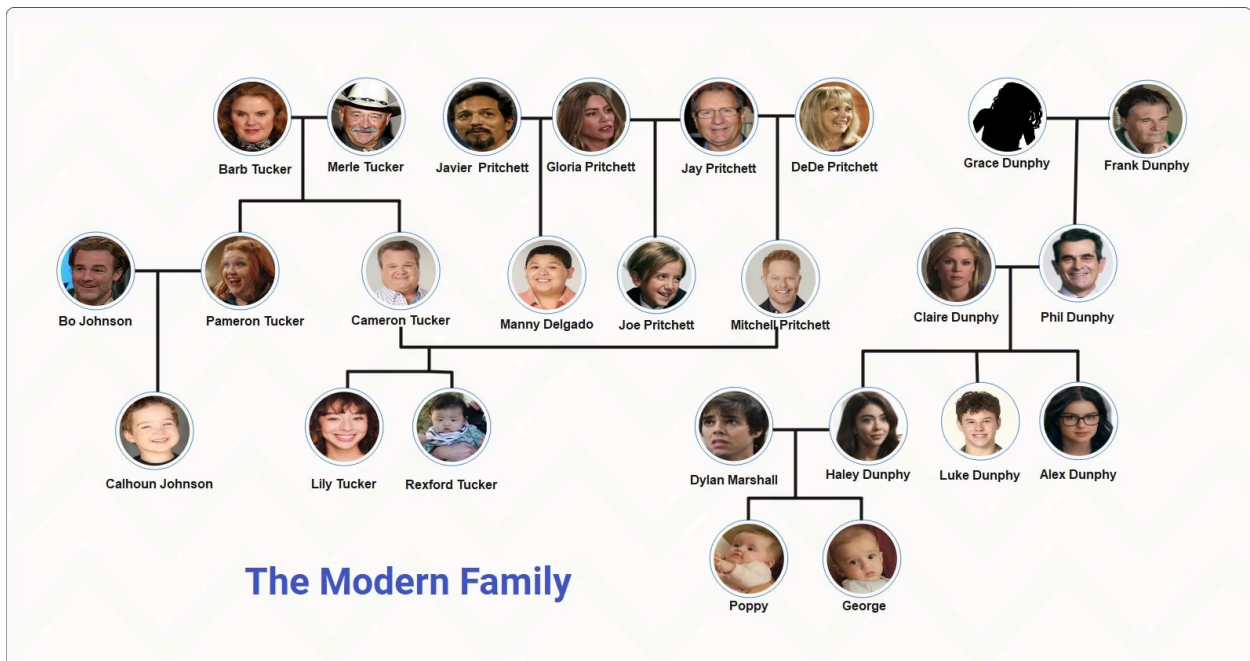

Keep things generally very graphic, like the first image below. Use shapes, vibrant colors, big font, etc to match the big, comedic personality of the show

Background color should be either white or black

Layout of the website:

**can be homepage with diff tabs OR just all on one page with different dropdowns?

Home Page / Introduction

Introduce Modern Family as a popular American sitcom that aired from 2009 to 2020. Provide a brief overview of the premise: three very different and non-traditional, interconnected families navigating everyday life. It should include:

- A large image of the full cast
- A short summary of the show's general premise
- How many seasons
- Genre

Characters Page

Organize the characters by the three main families. Each section will include headshots, names, roles within the family, and actor names.

- Pritchett Family (Jay and Gloria Family)
- Dunphy Family (Claire and Phil Family)
- Tucker-Pritchett Family (Mitchell and Cam Family)

Maybe add a family tree? Like

Cultural Impact, Legacy, Recognition, Awards Page